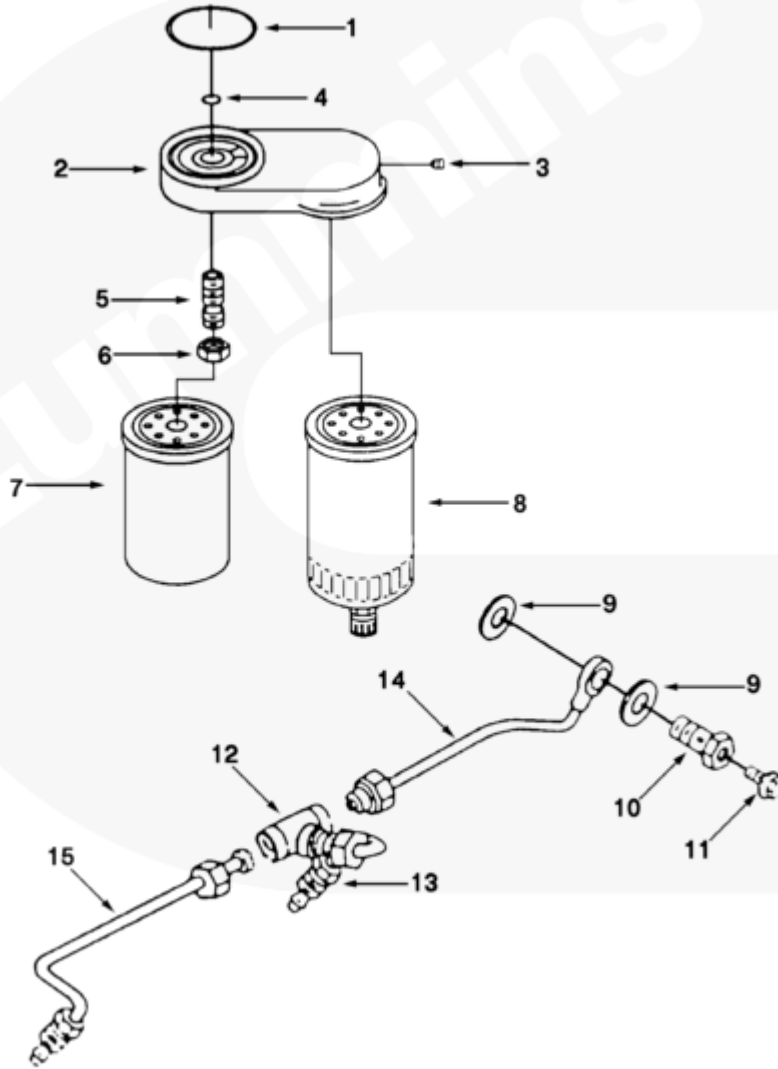

ff911gh

SMALL | MEDIUM | LARGE

Cart	Ref No	Part Number	Part Description	Required	Remarks
View My Cart					
		FF9701	Fuel Filter		Fuel supply tube, from fuel...(More)
					filter head to CAV'S DPA
					type fuel injection pump, "B"
					series 4 & 6 cylinder engines
<input type="checkbox"/>	1	3903546	O-Ring Seal	1	
<input type="checkbox"/>	2	3904362	Fuel Filter Head	1	
<input type="checkbox"/>		3905491	Fuel Filter Head	1	
<input type="checkbox"/>	3	203933	Expansion Plug	1	
	4	3903846	O-Ring Seal	1	

<input type="checkbox"/>					
<input type="checkbox"/>	5	3903845	Filter Head Adapter	1	
<input type="checkbox"/>	6	3903293	Regular Hexagon Jam Nut	1	M16 X 1.50
<input type="checkbox"/>	7	3903640	Fuel Filter	1	
<input type="checkbox"/>	8	3903410	Fuel Filter	1	
<input type="checkbox"/>	9	3903037	Sealing Washer	2	1/2 inch
<input type="checkbox"/>	10	3911446	Banjo Connector Screw	1	M12 X 1.50 X 24.
<input type="checkbox"/>	11	3905403	Captive Washer Cap Screw	1	M6 x 1.00 x 10
		3905432	Fuel Supply Tube	1	
<input type="checkbox"/>	12	3905353	Male Union Tee	1	
<input type="checkbox"/>	13	3905375	Fuel Supply Tube	1	
<input type="checkbox"/>	14	3905364	Fuel Supply Tube	1	
<input type="checkbox"/>	15	3905363	Fuel Supply Tube	1	